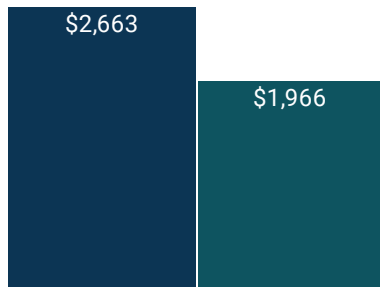

Estimated savings versus same building built to NC Code Standards

\$509

AVG ANNUAL HOME
ENERGY SAVINGS VS. NEW
HOME BUILT TO NC CODE

A LOWER HERS SCORE MEANS
A MORE EFFICIENT HOME

ANNUAL ENERGY COST COMPARISON