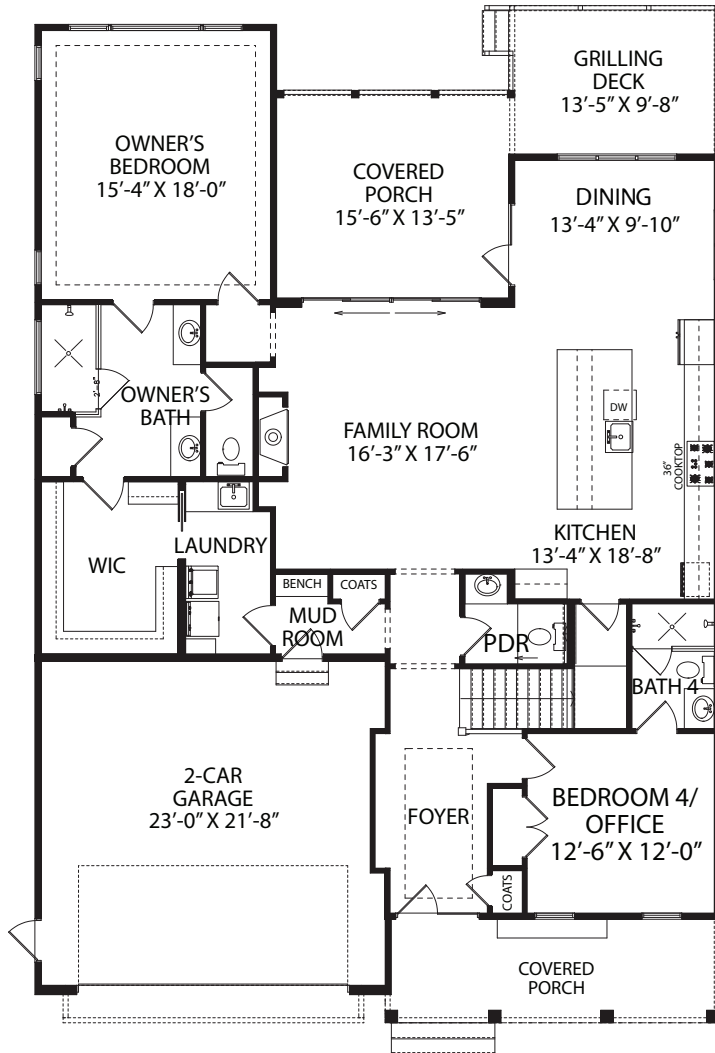

Upright Builders, Homesite 29

5 BR | 4.5 BA | 3,579 SF

167 EDGEFIELD STREET, PITTSBORO, NC 27312

919-278-7687 | 500 VINE PARKWAY, PITTSBORO NC 27312 | VINEYARDSATCP.COM

FIRST FLOOR

SECOND FLOOR