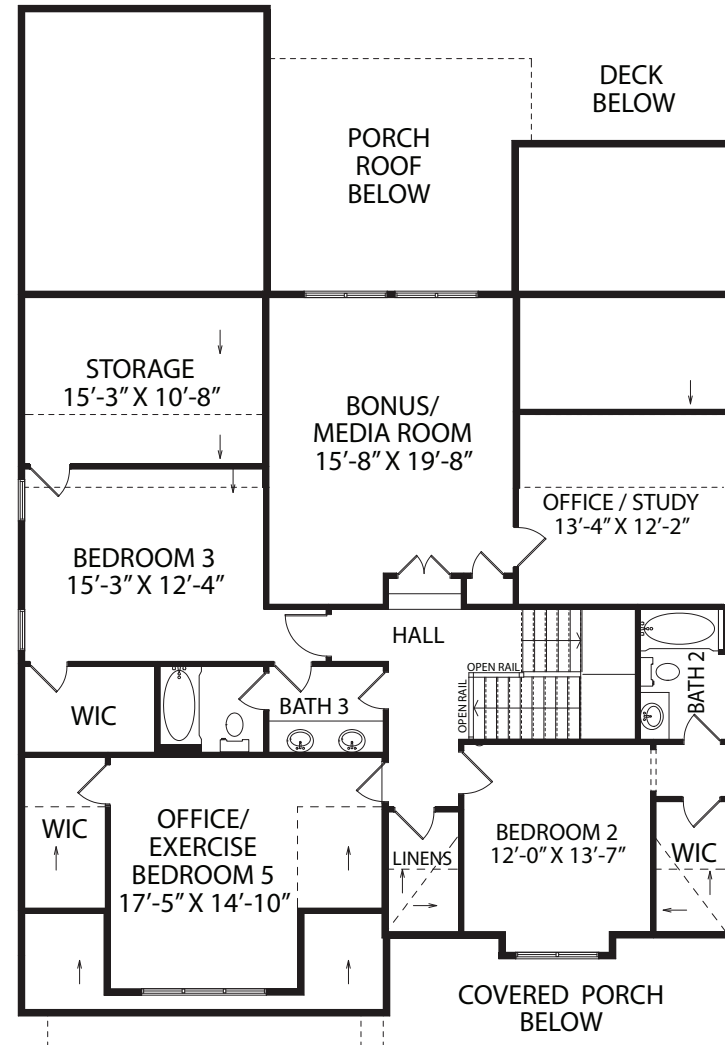

Upright Builders, Homesite 29

5 BR | 4.5 BA | 3,579 SF

167 EDGEFIELD STREET, PITTSBORO, NC 27312

919-278-7687 | 500 VINE PARKWAY, PITTSBORO NC 27312 | VINEYARDSATCP.COM

FIRST FLOOR

SECOND FLOOR