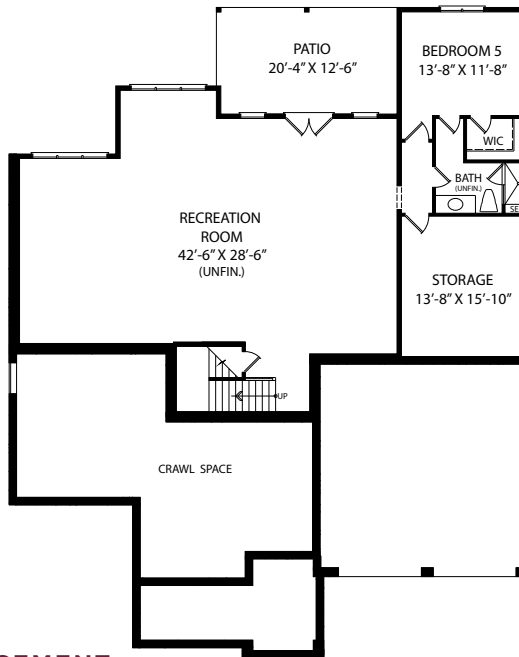

Prewitt-Douglas Custom Homes, Homesite 11

4 BR | 4.5 BA | 3,478 SF

151 COTTAGE WAY, PITTSBORO, NC 27312

919-278-7687 | 500 VINE PARKWAY, PITTSBORO NC 27312 | VINEYARDSATCP.COM

FIRST FLOOR

SECOND FLOOR

UNFINISHED BASEMENT