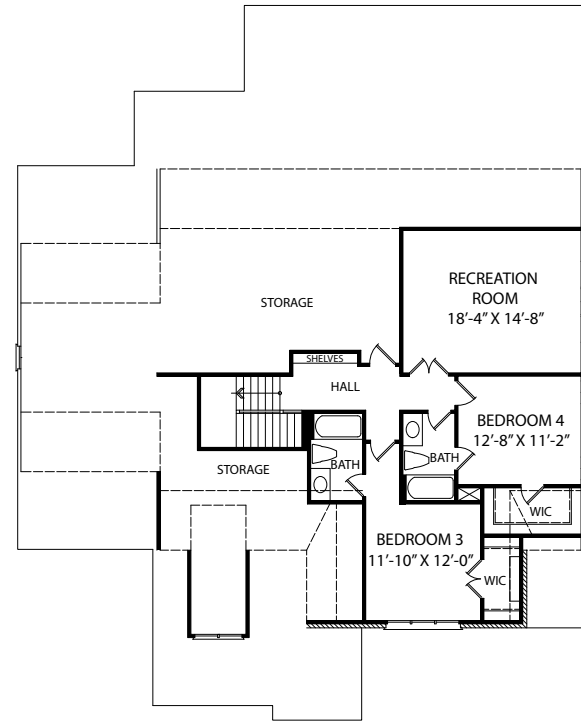

Prewitt-Douglas Custom Homes, Homesite 11

4 BR | 4.5 BA | 3,478 SF

151 COTTAGE WAY, PITTSBORO, NC 27312

919-278-7687 | 500 VINE PARKWAY, PITTSBORO NC 27312 | VINEYARDSATCP.COM

FIRST FLOOR

SECOND FLOOR

UNFINISHED BASEMENT