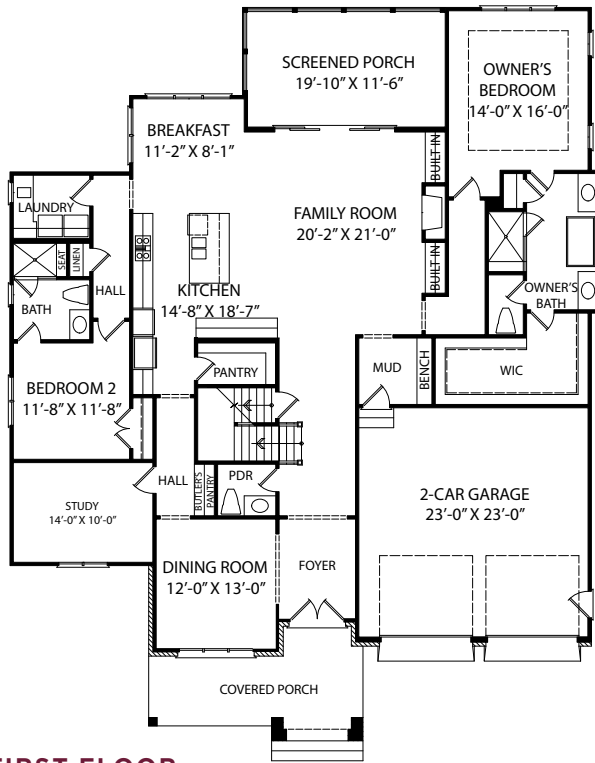

Prewitt-Douglas Custom Homes, Homesite 11

4 BR | 4.5 BA | 3,478 SF

151 COTTAGE WAY, PITTSBORO, NC 27312

919-278-7687 | 500 VINE PARKWAY, PITTSBORO NC 27312 | VINEYARDSATCP.COM

FIRST FLOOR

SECOND FLOOR

UNFINISHED BASEMENT