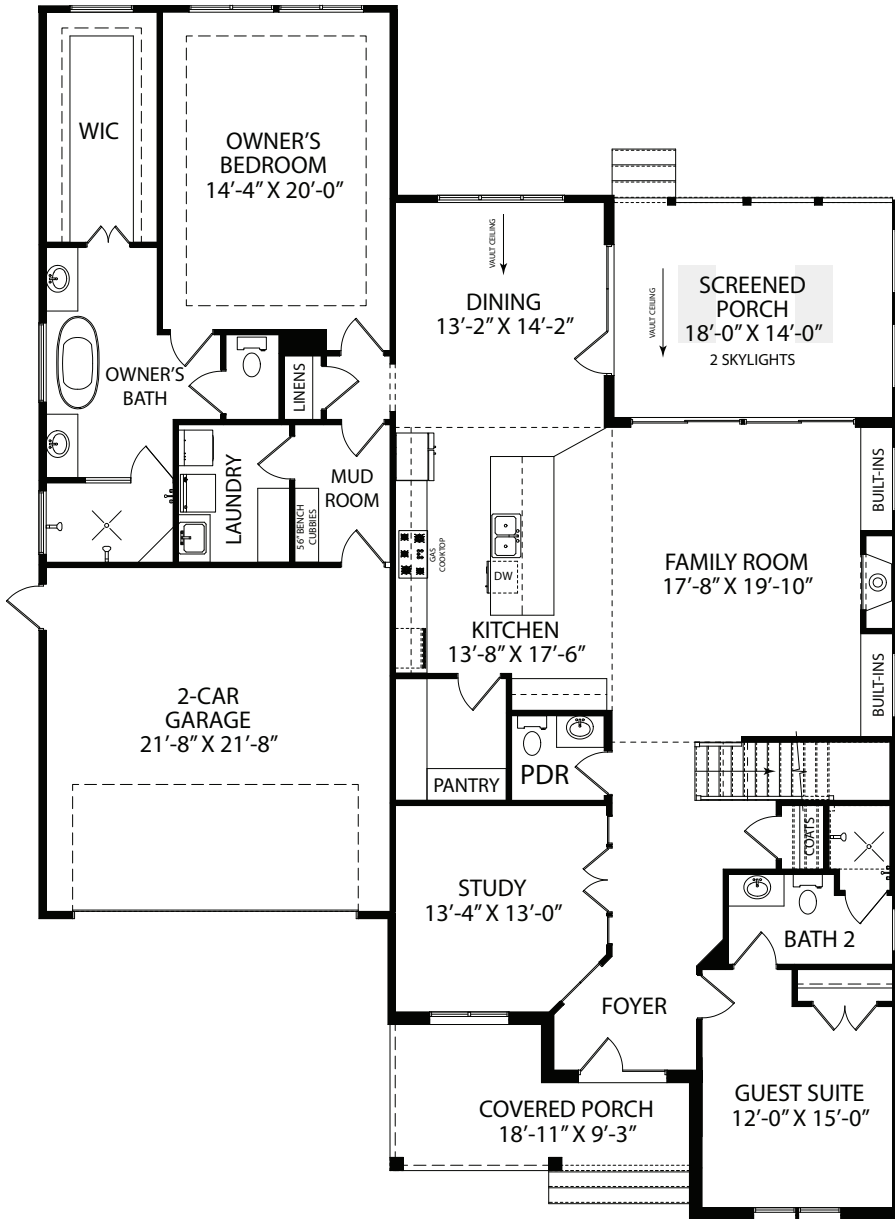

Upright Builders, Homesite 164

5 BR | 5.5 BA | 3,816 SF

102 AUTUMN GATE ST, PITTSBORO, NC 27312

919-278-7687 | 500 VINE PARKWAY, PITTSBORO NC 27312 | VINEYARDSATCP.COM

FIRST FLOOR

SECOND FLOOR