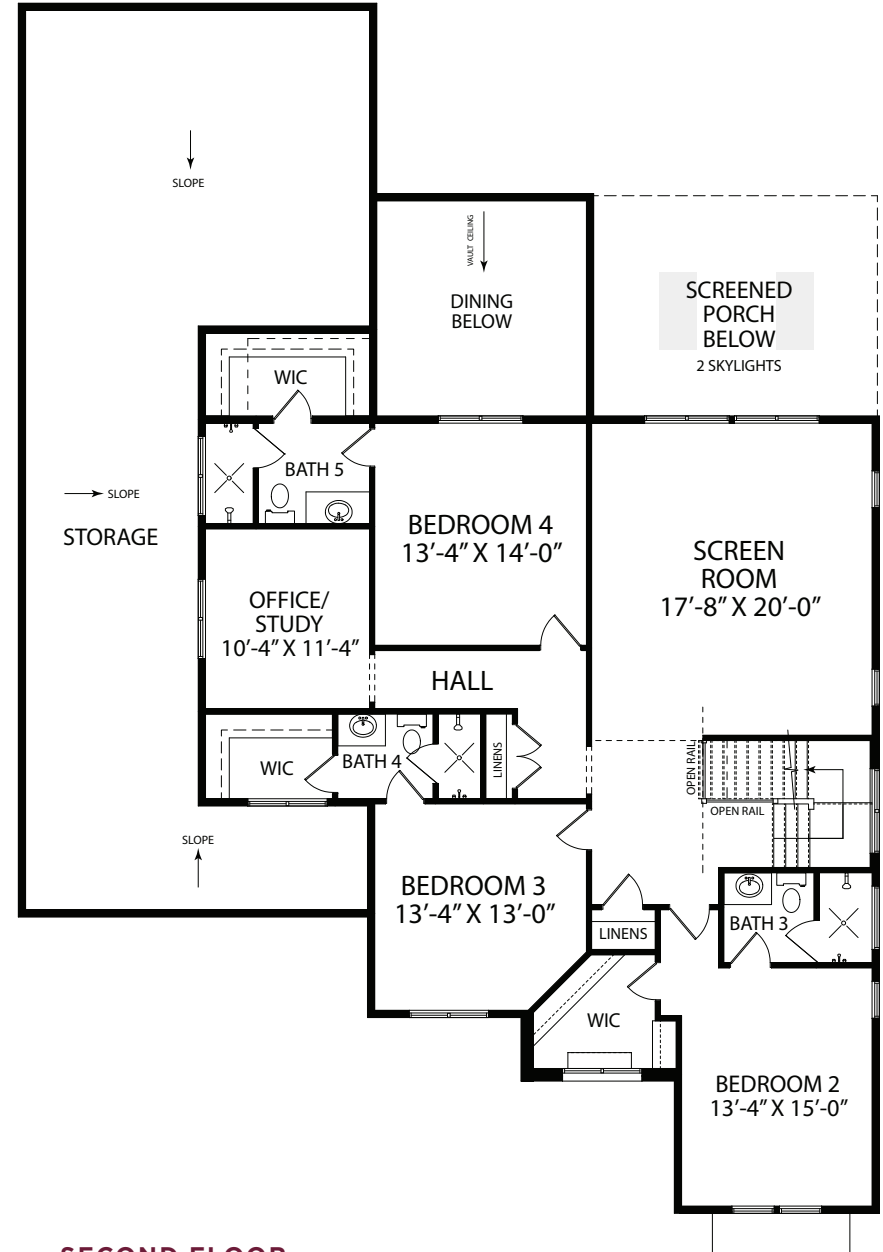

Upright Builders, Homesite 164

5 BR | 5.5 BA | 3,816 SF

102 AUTUMN GATE ST, PITTSBORO, NC 27312

919-278-7687 | 500 VINE PARKWAY, PITTSBORO NC 27312 | VINEYARDSATCP.COM

FIRST FLOOR

SECOND FLOOR