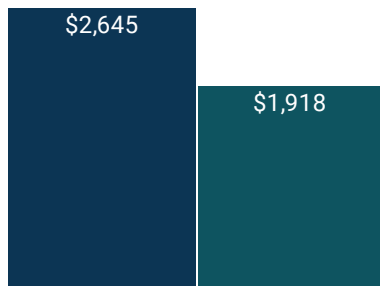

Code Homes   Our Homes