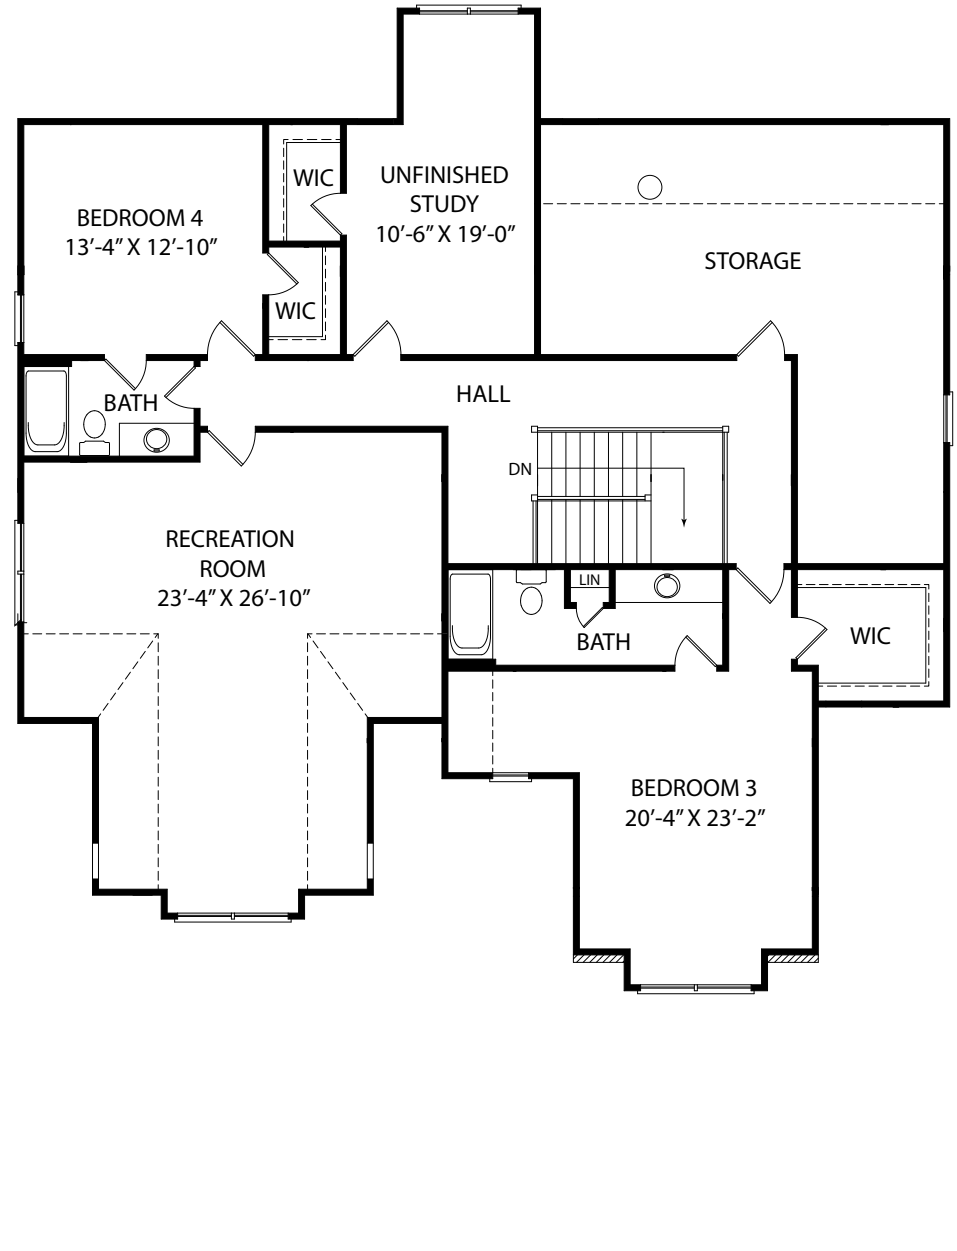

Upton & Co., Homesite 167

4 BR | 4.5 BA | 3,896 SF

122 AUTUMN GATE, PITTSBORO, NC 27312

919-278-7687 | 500 VINE PARKWAY, PITTSBORO NC 27312 | VINEYARDSATCP.COM

FIRST FLOOR

SECOND FLOOR