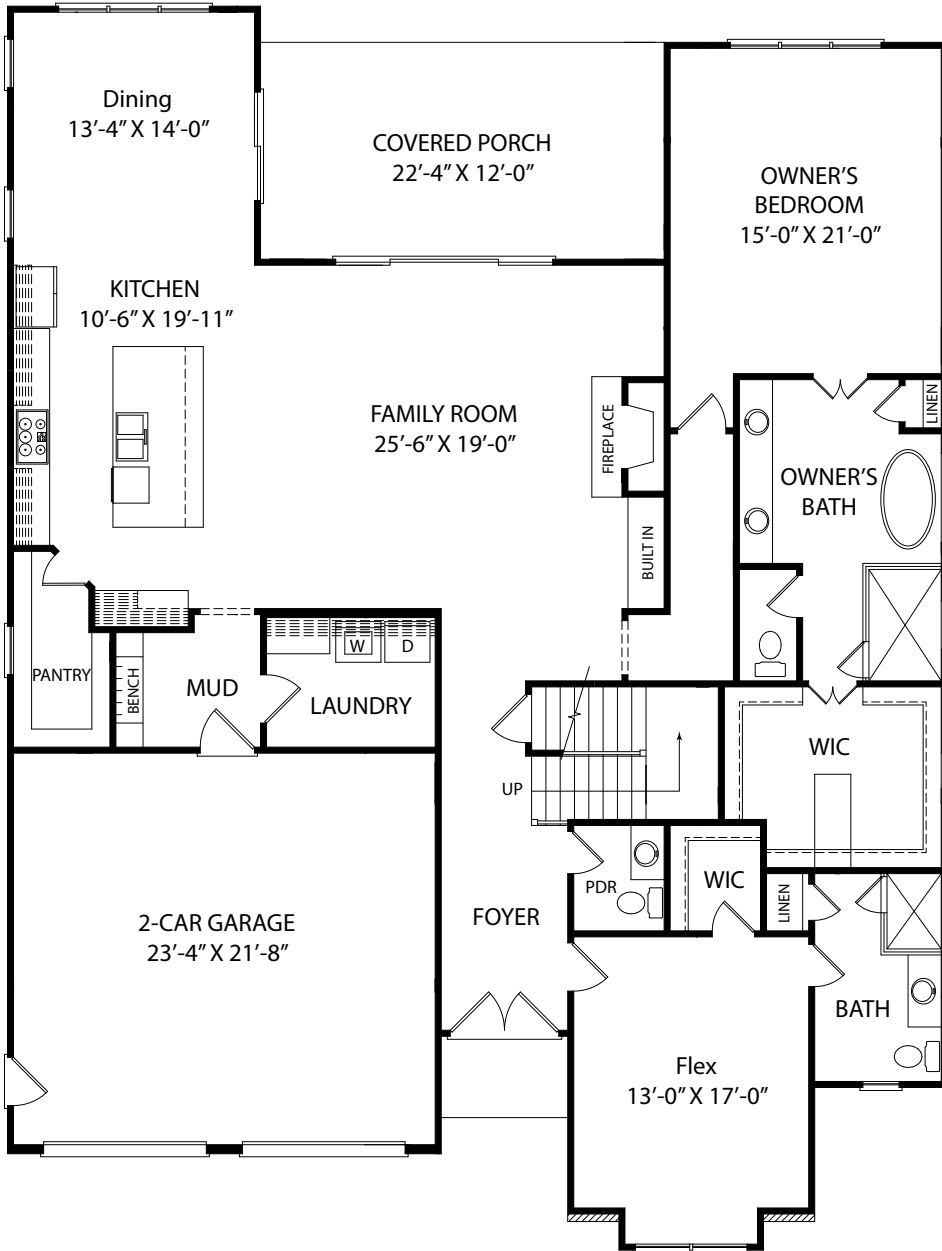

Upton & Co., Homesite 167

4 BR | 4.5 BA | 3,896 SF

122 AUTUMN GATE, PITTSBORO, NC 27312

919-278-7687 | 500 VINE PARKWAY, PITTSBORO NC 27312 | VINEYARDSATCP.COM

FIRST FLOOR

SECOND FLOOR