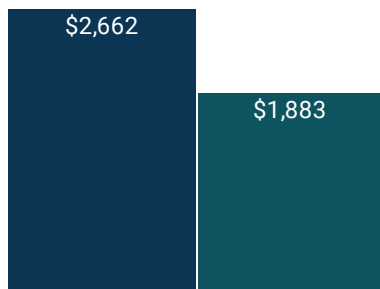

Code Homes   Our Homes

ANNUAL ENERGY SAVINGS

Estimated savings versus same building built to NC Code Standards

$546

AVG ANNUAL HOME ENERGY SAVINGS VS. NEW HOME BUILT TO NC CODE