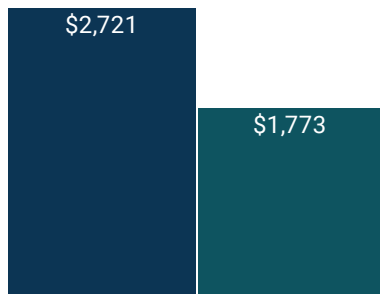

Code Homes   Our Homes

ANNUAL ENERGY SAVINGS

Estimated savings versus same building built to NC Code Standards

$594

AVG ANNUAL HOME ENERGY SAVINGS VS. NEW HOME BUILT TO NC CODE