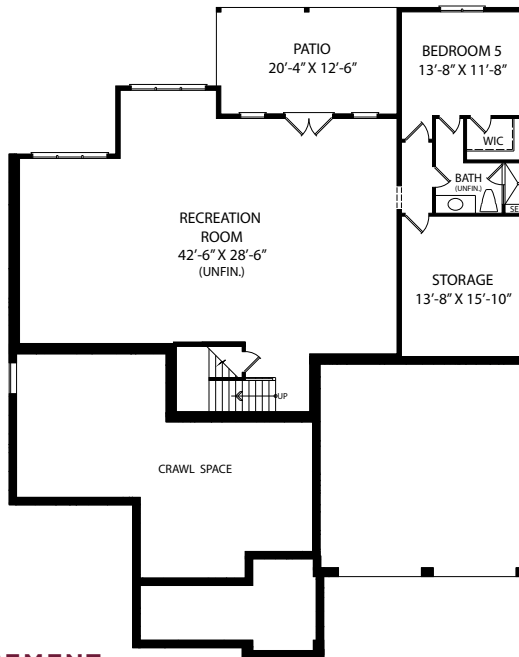

Prewitt Custom Homes, Homesite 11

5 BR | 5.5 BA | 3,478 SF

151 COTTAGE WAY, PITTSBORO, NC 27312

919-278-7687 | 500 VINE PARKWAY, PITTSBORO NC 27312 | VINEYARDSATCP.COM

FIRST FLOOR

SECOND FLOOR

BASEMENT