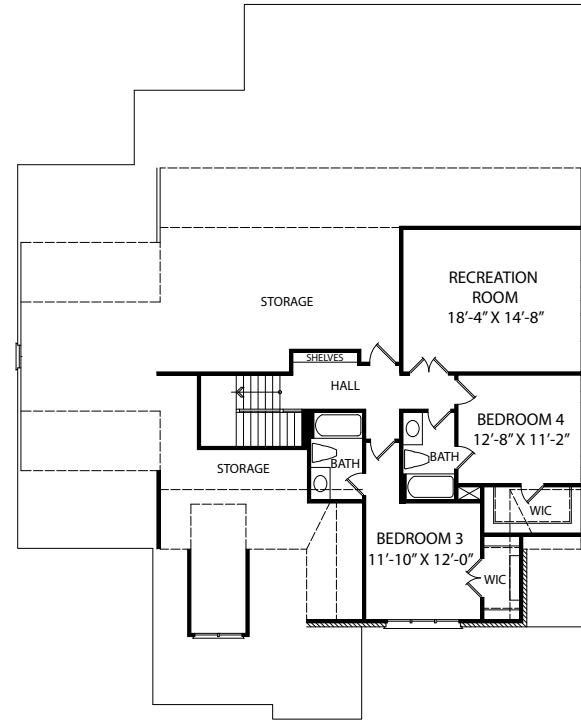

Prewitt Custom Homes, Homesite 11

5 BR | 5.5 BA | 3,478 SF

151 COTTAGE WAY, PITTSBORO, NC 27312

919-278-7687 | 500 VINE PARKWAY, PITTSBORO NC 27312 | VINEYARDSATCP.COM

FIRST FLOOR

SECOND FLOOR

BASEMENT