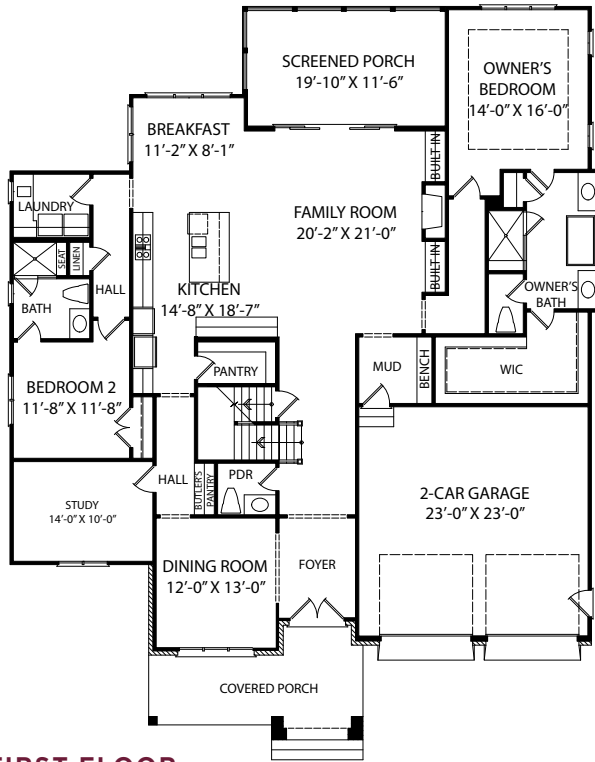

Prewitt Custom Homes, Homesite 11

5 BR | 5.5 BA | 3,478 SF

151 COTTAGE WAY, PITTSBORO, NC 27312

919-278-7687 | 500 VINE PARKWAY, PITTSBORO NC 27312 | VINEYARDSATCP.COM

FIRST FLOOR

SECOND FLOOR

BASEMENT