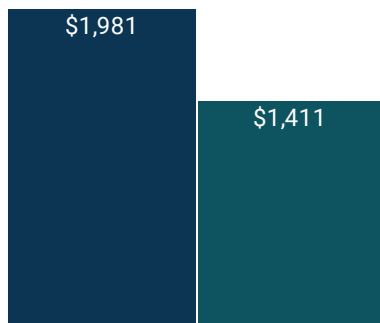

Code Homes   Our Homes

ANNUAL ENERGY SAVINGS

Estimated savings versus same building built to NC Code Standards

$566

AVG ANNUAL HOME ENERGY SAVINGS VS. NEW HOME BUILT TO NC CODE