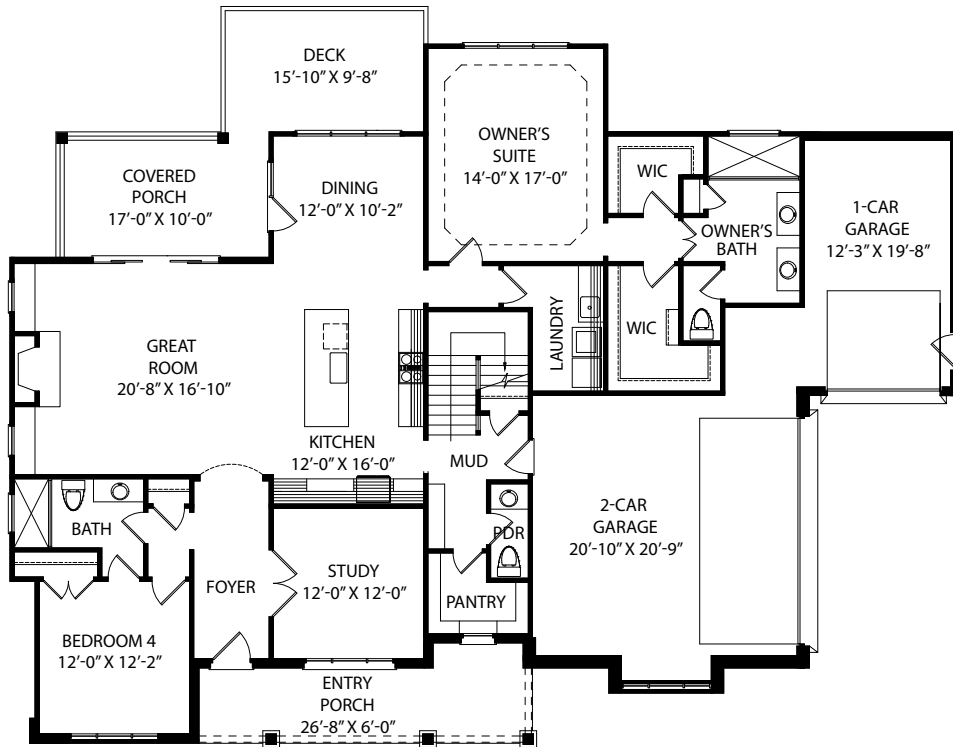

Walker DesignBuild, Homesite 177

4 BR | 3.5 BA | 3,539 SF

37 AUTUMN GATE, PITTSBORO, NC 27312

919-278-7687 | 500 VINE PARKWAY, PITTSBORO NC 27312 | VINEYARDSATCP.COM

FIRST FLOOR

SECOND FLOOR