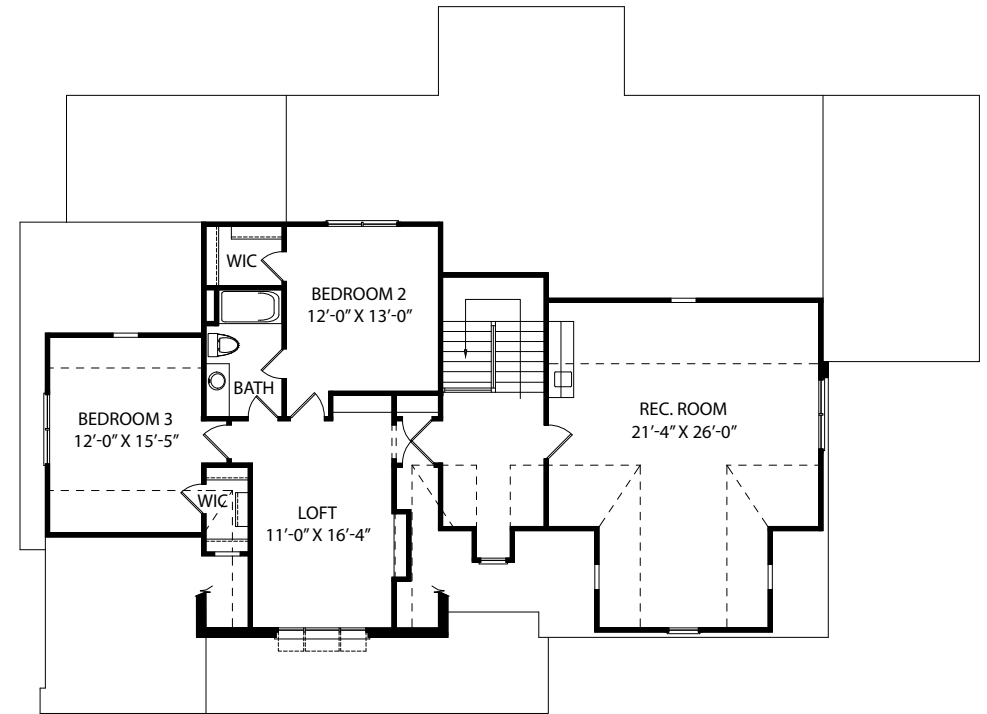

Walker DesignBuild, Homesite 177

4 BR | 3.5 BA | 3,539 SF

37 AUTUMN GATE, PITTSBORO, NC 27312

919-278-7687 | 500 VINE PARKWAY, PITTSBORO NC 27312 | VINEYARDSATCP.COM

FIRST FLOOR

SECOND FLOOR