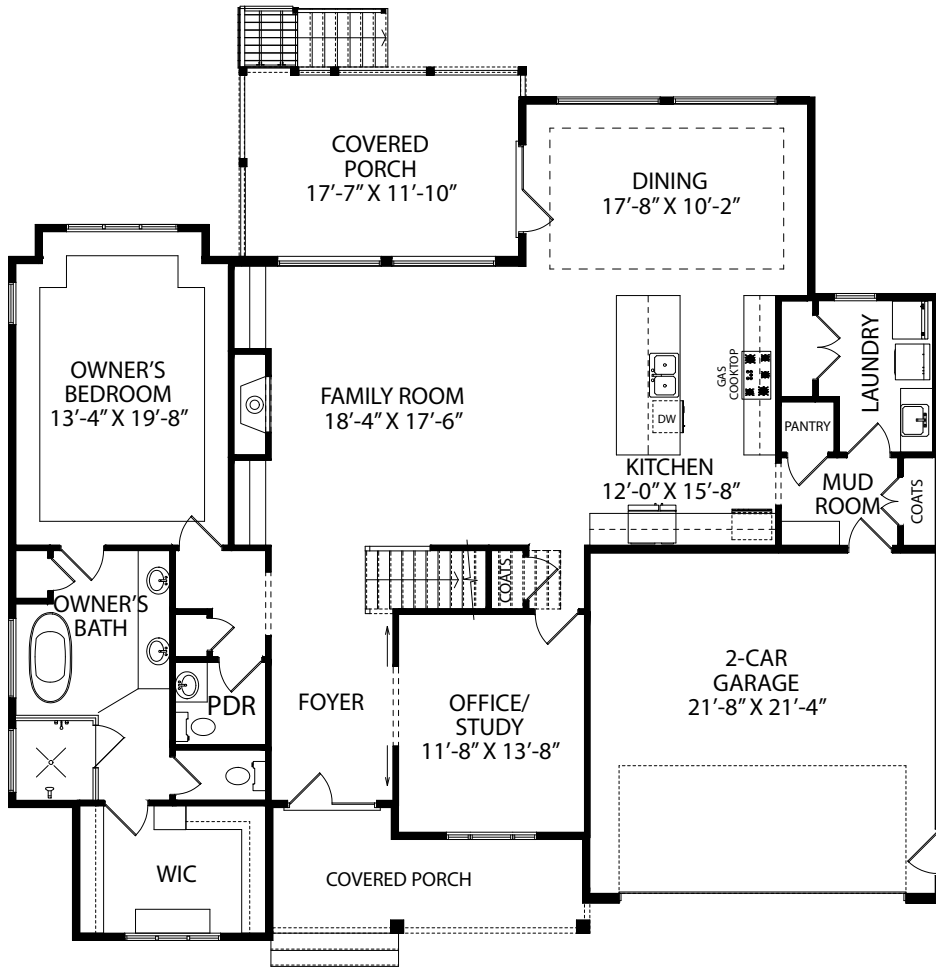

Upright Builders, Homesite 7

4 BR | 3.5 BA | 3,844 SF

97 COTTAGE WAY, PITTSBORO, NC 27312

919-278-7687 | 500 VINE PARKWAY, PITTSBORO NC 27312 | VINEYARDSATCP.COM

FIRST FLOOR

SECOND FLOOR