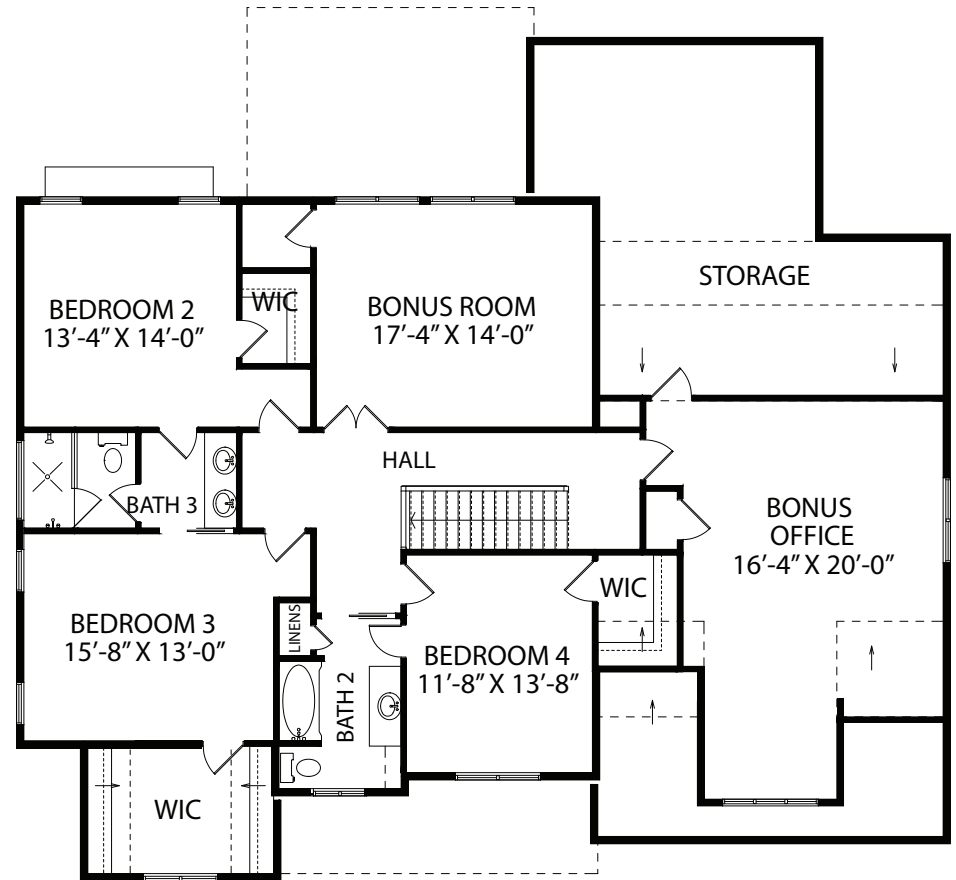

Upright Builders, Homesite 7

4 BR | 3.5 BA | 3,844 SF

97 COTTAGE WAY, PITTSBORO, NC 27312

919-278-7687 | 500 VINE PARKWAY, PITTSBORO NC 27312 | VINEYARDSATCP.COM

FIRST FLOOR

SECOND FLOOR