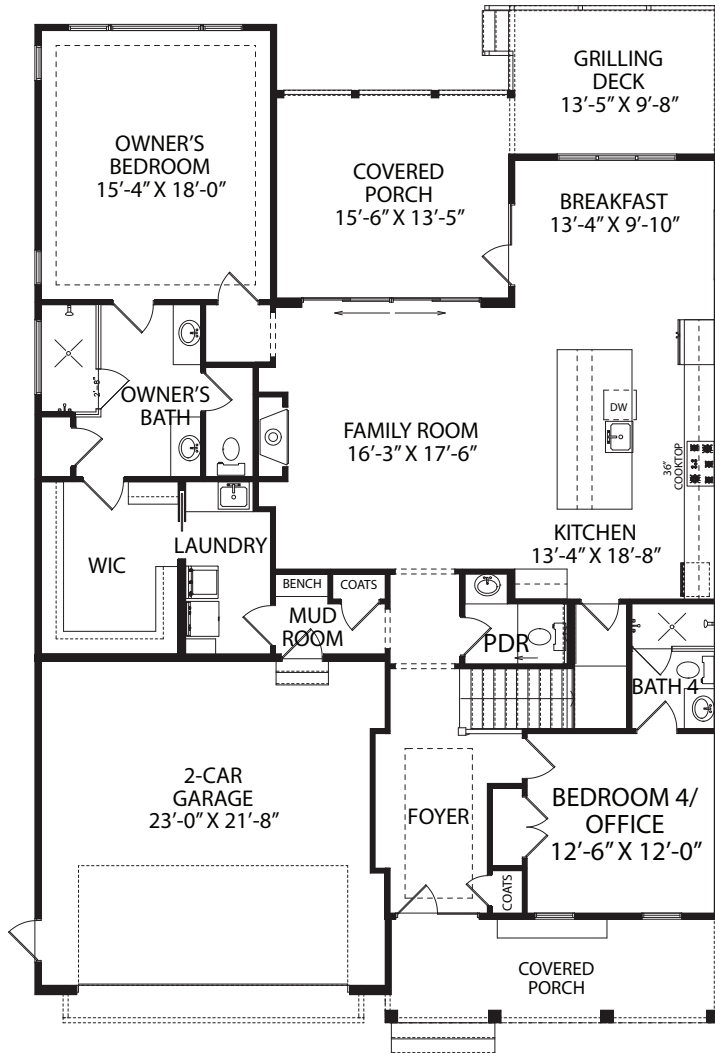

Upright Builders, Homesite 29

4 BR | 3.5 BA | 3,470 SF

167 EDGEFIELD STREET, PITTSBORO, NC 27312

919-278-7687 | 500 VINE PARKWAY, PITTSBORO NC 27312 | VINEYARDSATCP.COM

FIRST FLOOR

SECOND FLOOR