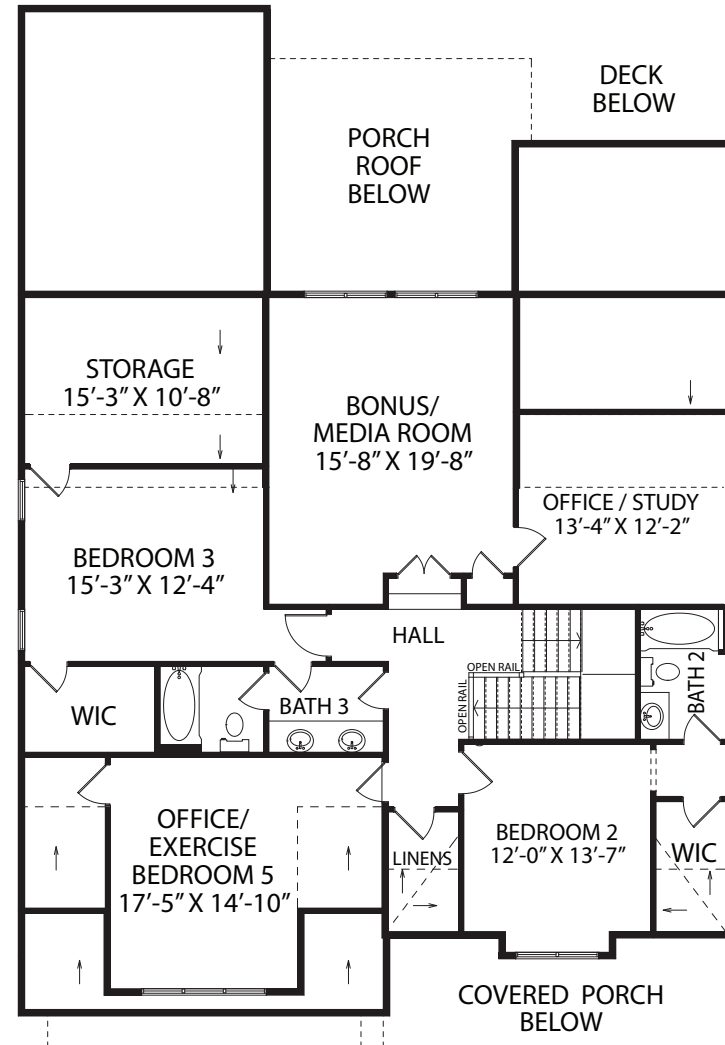

Upright Builders, Homesite 29

4 BR | 3.5 BA | 3,470 SF

167 EDGEFIELD STREET, PITTSBORO, NC 27312

919-278-7687 | 500 VINE PARKWAY, PITTSBORO NC 27312 | VINEYARDSATCP.COM

FIRST FLOOR

SECOND FLOOR