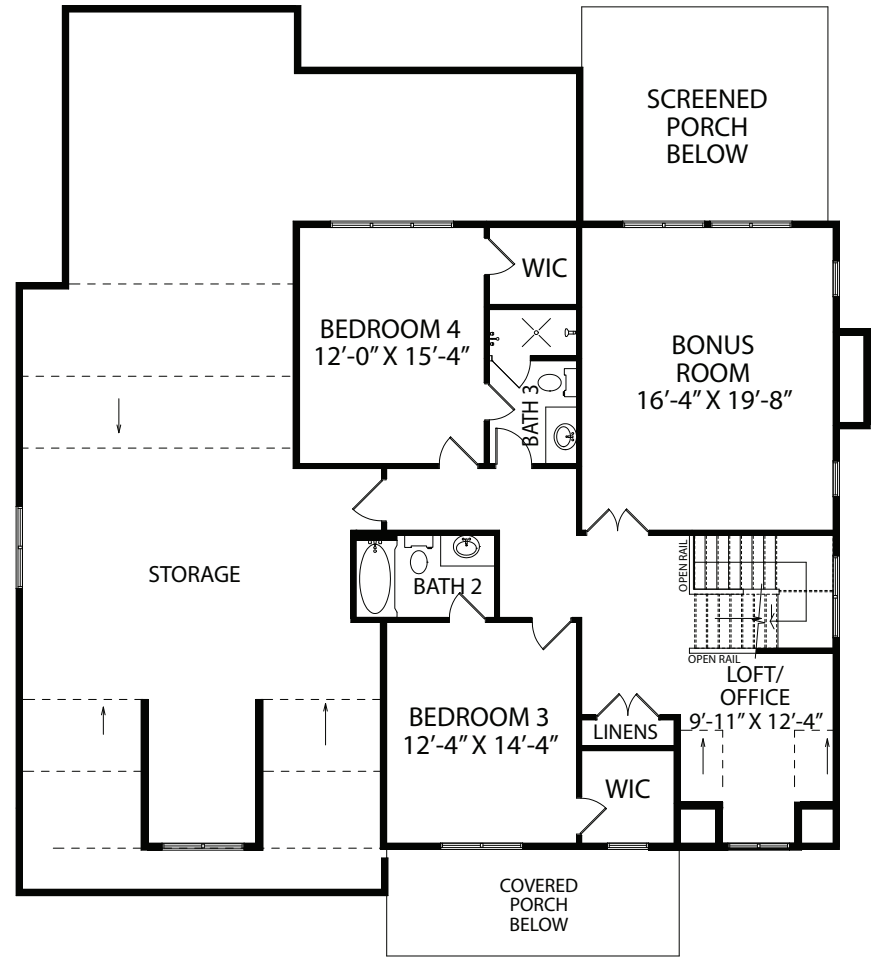

# Upright Builders, Homesite 161

4 BR | 3.5 BA | 3,408 SF

44 AUTUMN GATE, PITTSBORO, NC 27312

919-278-7687 | 500 VINE PARKWAY, PITTSBORO NC 27312 | [VINEYARDSATCP.COM](http://VINEYARDSATCP.COM)

FIRST FLOOR

SECOND FLOOR