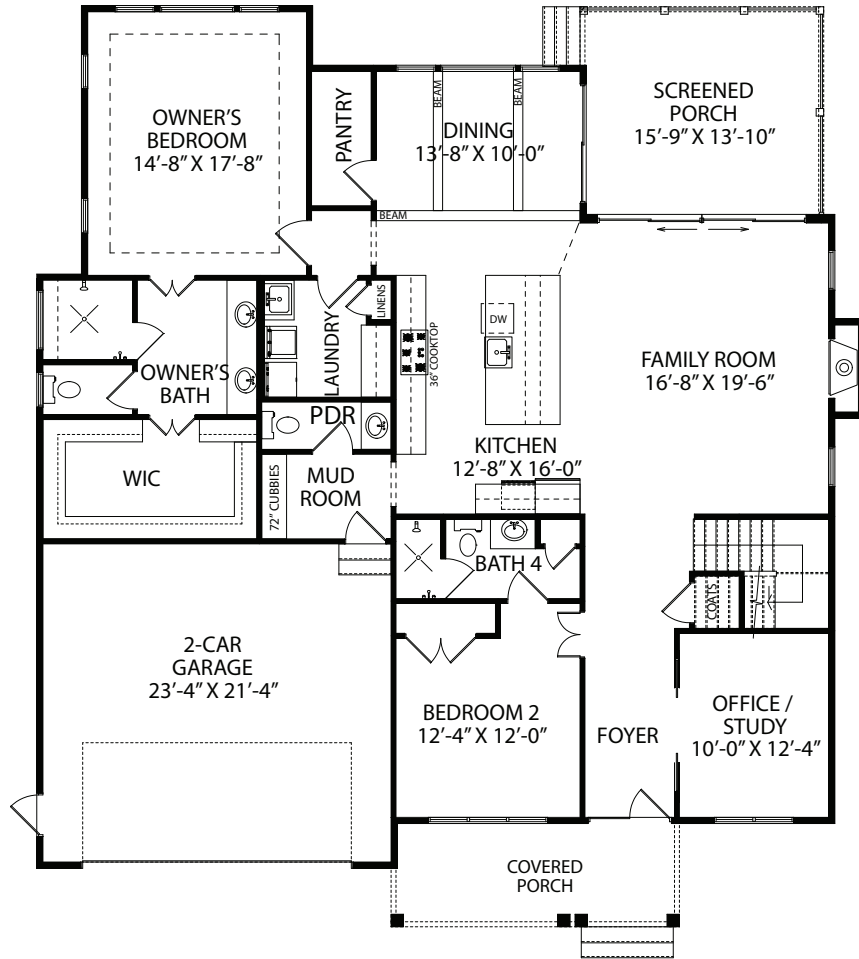

# Upright Builders, Homesite 161

4 BR | 3.5 BA | 3,408 SF

44 AUTUMN GATE, PITTSBORO, NC 27312

919-278-7687 | 500 VINE PARKWAY, PITTSBORO NC 27312 | [VINEYARDSATCP.COM](http://VINEYARDSATCP.COM)

FIRST FLOOR

SECOND FLOOR