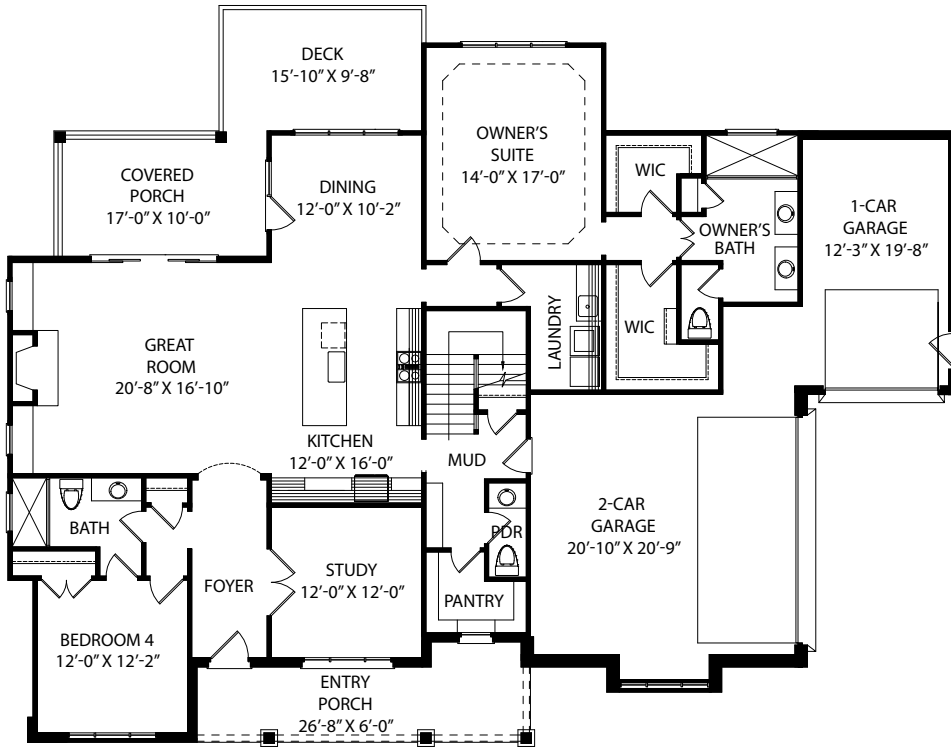

Walker DesignBuild, Homesite 177

4 BR | 3.5 BA | 3,030 SF

37 AUTUMN GATE, PITTSBORO, NC 27312

919-278-7687 | 500 VINE PARKWAY, PITTSBORO NC 27312 | VINEYARDSATCP.COM

FIRST FLOOR

SECOND FLOOR