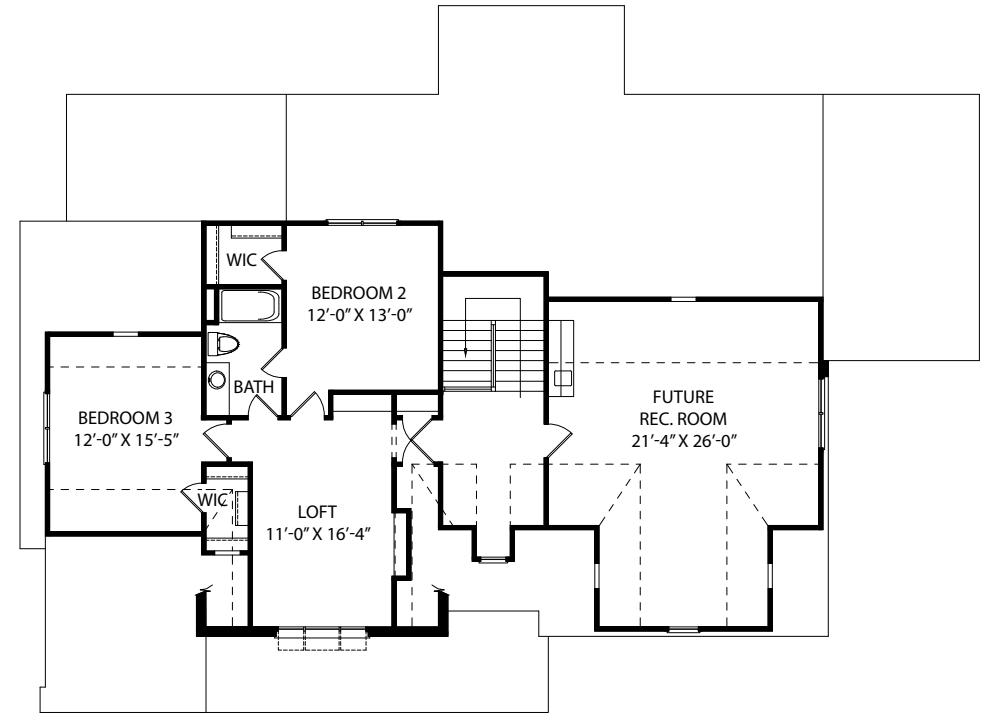

Walker DesignBuild, Homesite 177

4 BR | 3.5 BA | 3,030 SF

37 AUTUMN GATE, PITTSBORO, NC 27312

919-278-7687 | 500 VINE PARKWAY, PITTSBORO NC 27312 | VINEYARDSATCP.COM

FIRST FLOOR

SECOND FLOOR