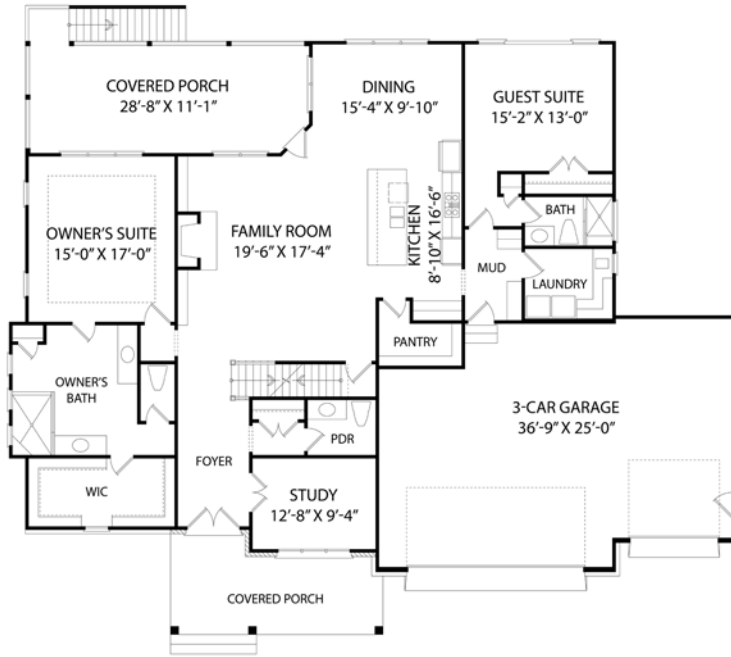

Walker DesignBuild, Homesite 23

4 BR | 3.5 BA | 3,373 SF

65 EDGEFIELD STREET, PITTSBORO, NC 27312

919-278-7687 | 235 COTTAGE WAY, PITTSBORO NC 27312 | VINEYARDSATCP.COM

FIRST FLOOR

SECOND FLOOR

BASEMENT