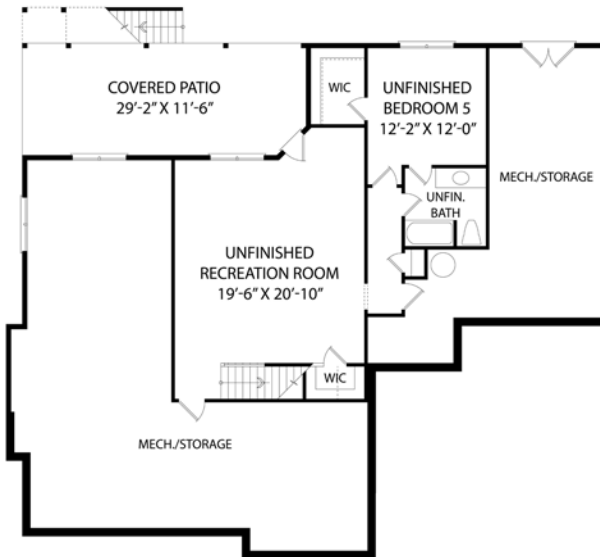

Walker DesignBuild, Homesite 23

4 BR | 3.5 BA | 3,373 SF

65 EDGEFIELD STREET, PITTSBORO, NC 27312

919-278-7687 | 235 COTTAGE WAY, PITTSBORO NC 27312 | VINEYARDSATCP.COM

FIRST FLOOR

SECOND FLOOR

BASEMENT