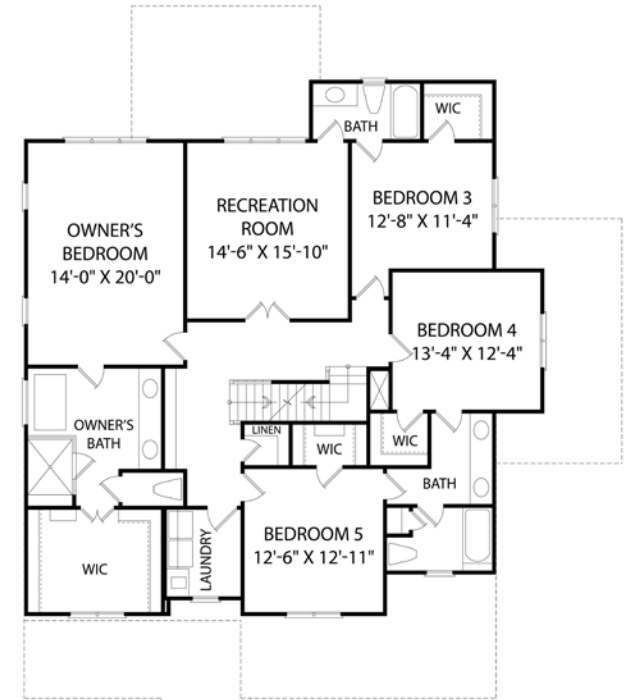

Prewitt Custom Homes, Homesite 27

5 BR | 4.5 BA | 3,367 SF

135 EDGEFIELD STREET, PITTSBORO, NC 27312

919-278-7687 | 500 VINE PARKWAY, PITTSBORO NC 27312 | VINEYARDSATCP.COM

FIRST FLOOR

THIRD FLOOR

SECOND FLOOR