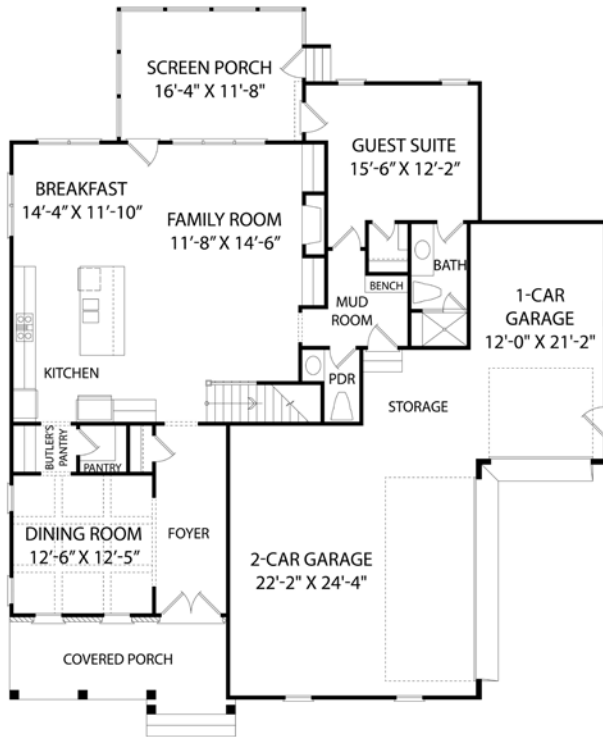

Prewitt Custom Homes, Homesite 27

5 BR | 4.5 BA | 3,367 SF

135 EDGEFIELD STREET, PITTSBORO, NC 27312

919-278-7687 | 500 VINE PARKWAY, PITTSBORO NC 27312 | VINEYARDSATCP.COM

FIRST FLOOR

THIRD FLOOR

SECOND FLOOR