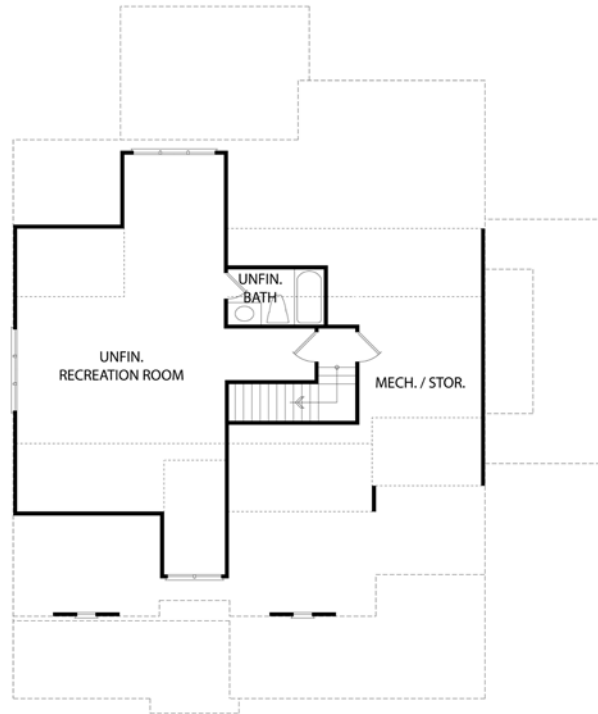

Prewitt Custom Homes, Homesite 27

5 BR | 4.5 BA | 3,367 SF

135 EDGEFIELD STREET, PITTSBORO, NC 27312

919-278-7687 | 500 VINE PARKWAY, PITTSBORO NC 27312 | VINEYARDSATCP.COM

FIRST FLOOR

THIRD FLOOR

SECOND FLOOR