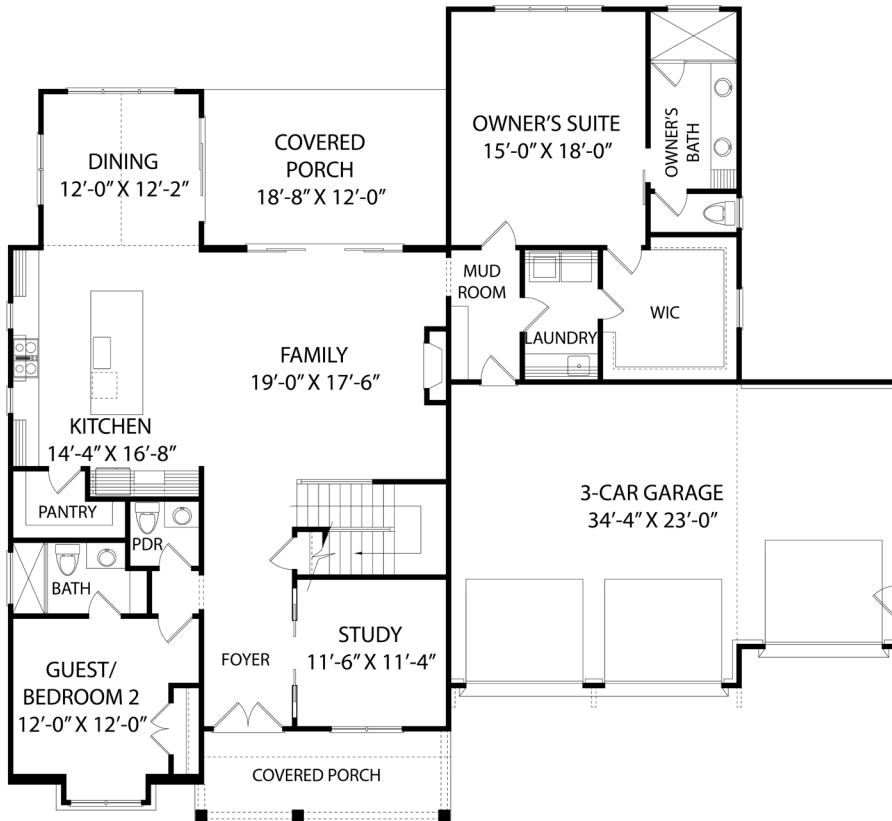

Walker DesignBuild, Homesite 17

4 BR | 4.5 BA | 3,478 SF

221 COTTAGE WAY, PITTSBORO, NC 27312

919-278-7687 | 235 COTTAGE WAY, PITTSBORO NC 27312 | VINEYARDSATCP.COM

FIRST FLOOR

SECOND FLOOR