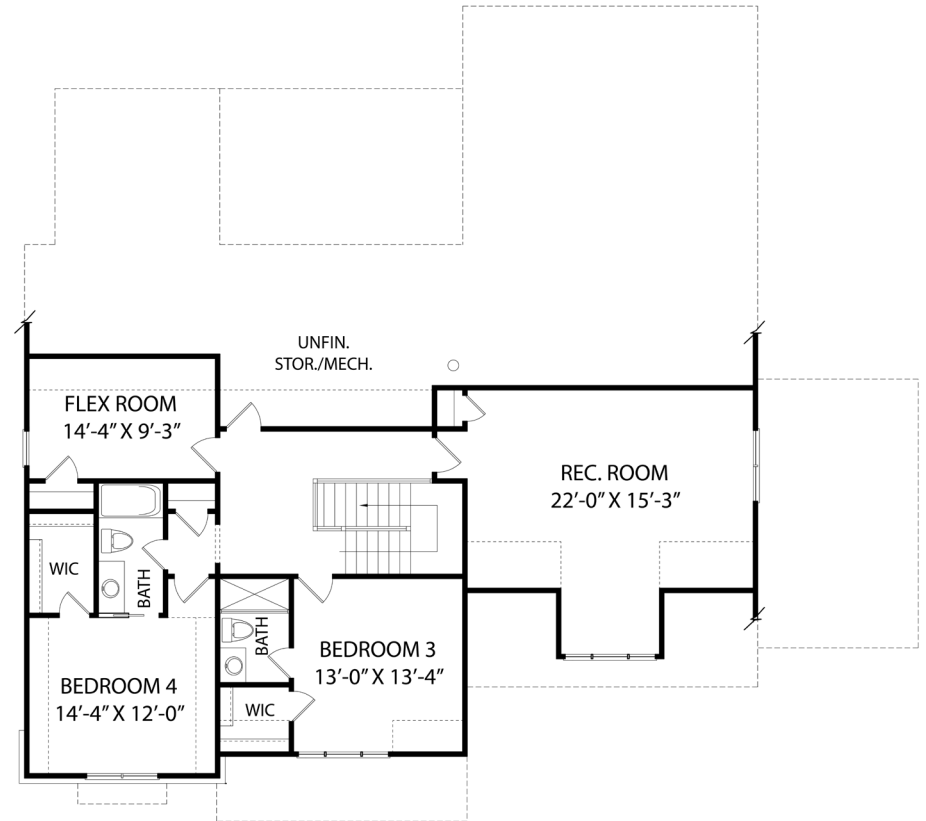

Walker DesignBuild, Homesite 17

4 BR | 4.5 BA | 3,478 SF

221 COTTAGE WAY, PITTSBORO, NC 27312

919-278-7687 | 235 COTTAGE WAY, PITTSBORO NC 27312 | VINEYARDSATCP.COM

FIRST FLOOR

SECOND FLOOR