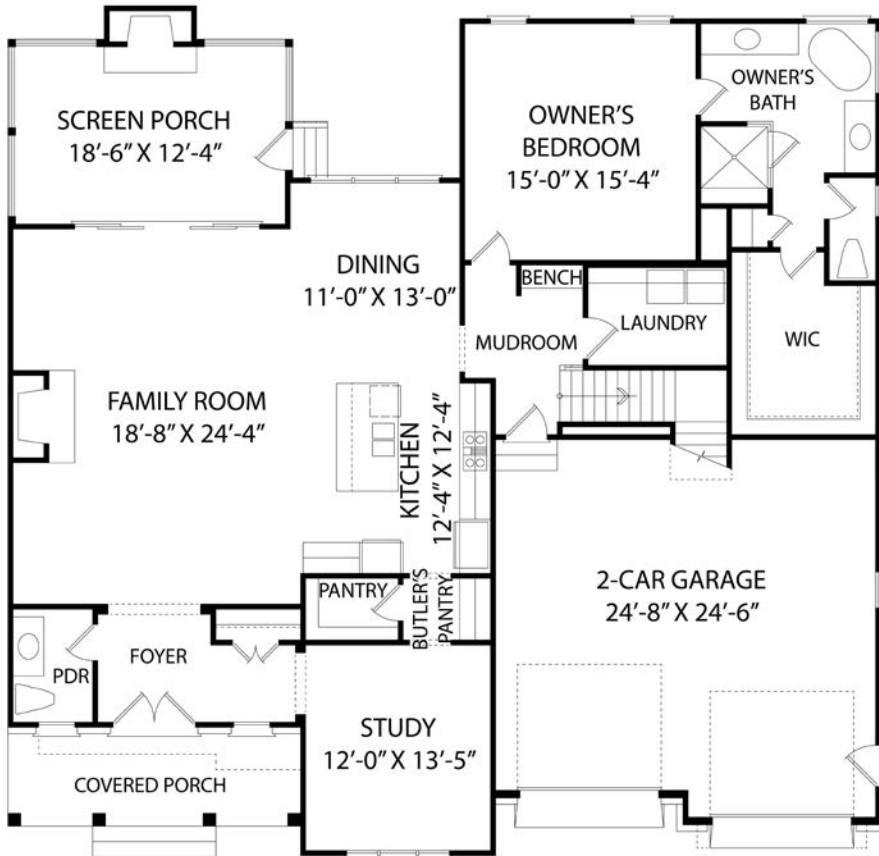

# Upton & Co., Homesite 174

4 BR | 3.5 BA | 3,501 SF

75 AUTUMN GATE, PITTSBORO, NC 27312

919-278-7687 | 235 COTTAGE WAY, PITTSBORO NC 27312 | [VINEYARDSATCP.COM](http://VINEYARDSATCP.COM)

FIRST FLOOR

SECOND FLOOR