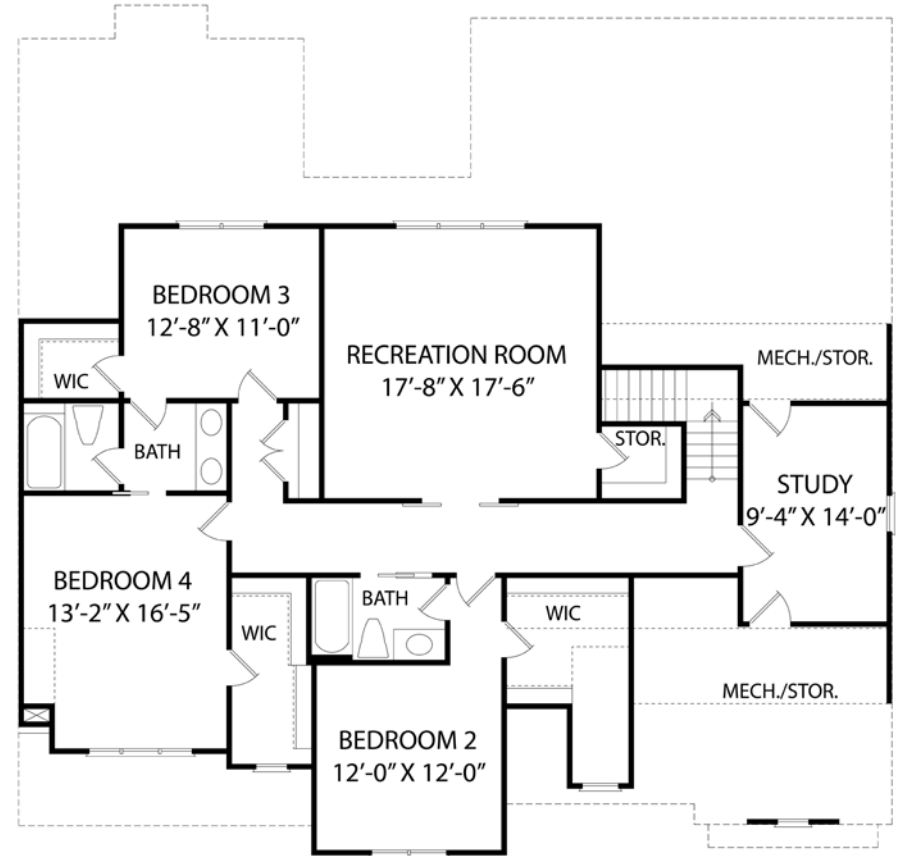

# Upton & Co., Homesite 174

4 BR | 3.5 BA | 3,501 SF

75 AUTUMN GATE, PITTSBORO, NC 27312

919-278-7687 | 235 COTTAGE WAY, PITTSBORO NC 27312 | [VINEYARDSATCP.COM](http://VINEYARDSATCP.COM)

FIRST FLOOR

SECOND FLOOR