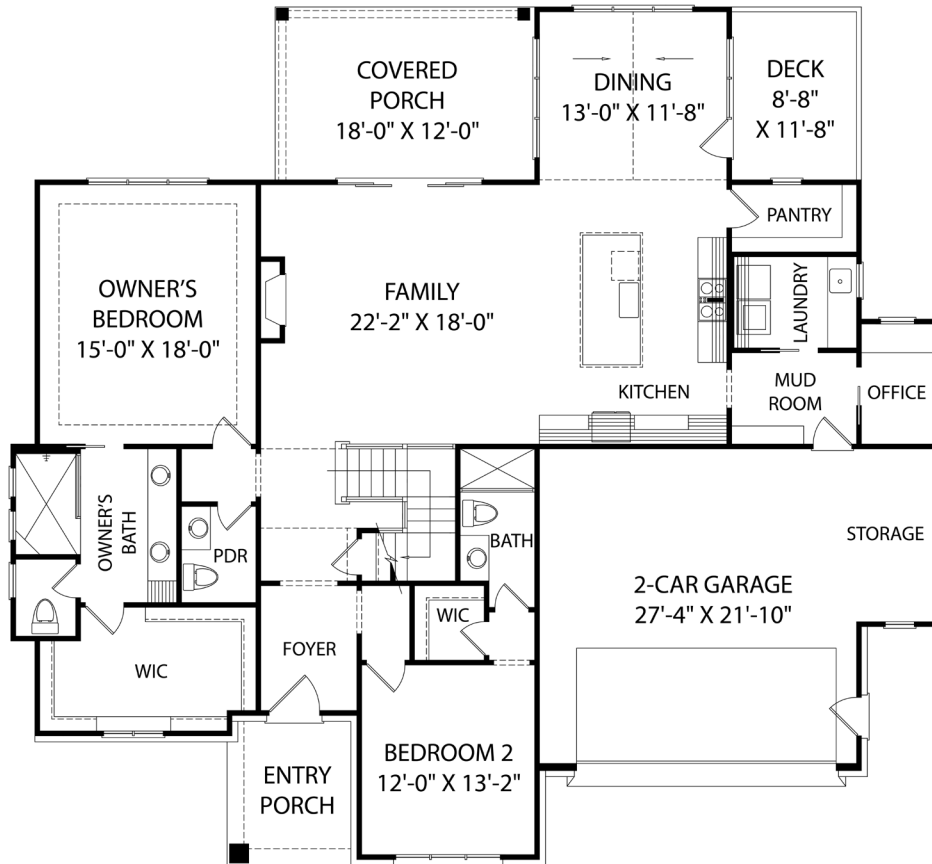

# Walker DesignBuild, Homesite 9

4 BR | 4.5 BA | 3,187 SF

123 COTTAGE WAY, PITTSBORO, NC 27312

919-278-7687 | 235 COTTAGE WAY, PITTSBORO NC 27312 | [VINEYARDSATCP.COM](http://VINEYARDSATCP.COM)

FIRST FLOOR

SECOND FLOOR