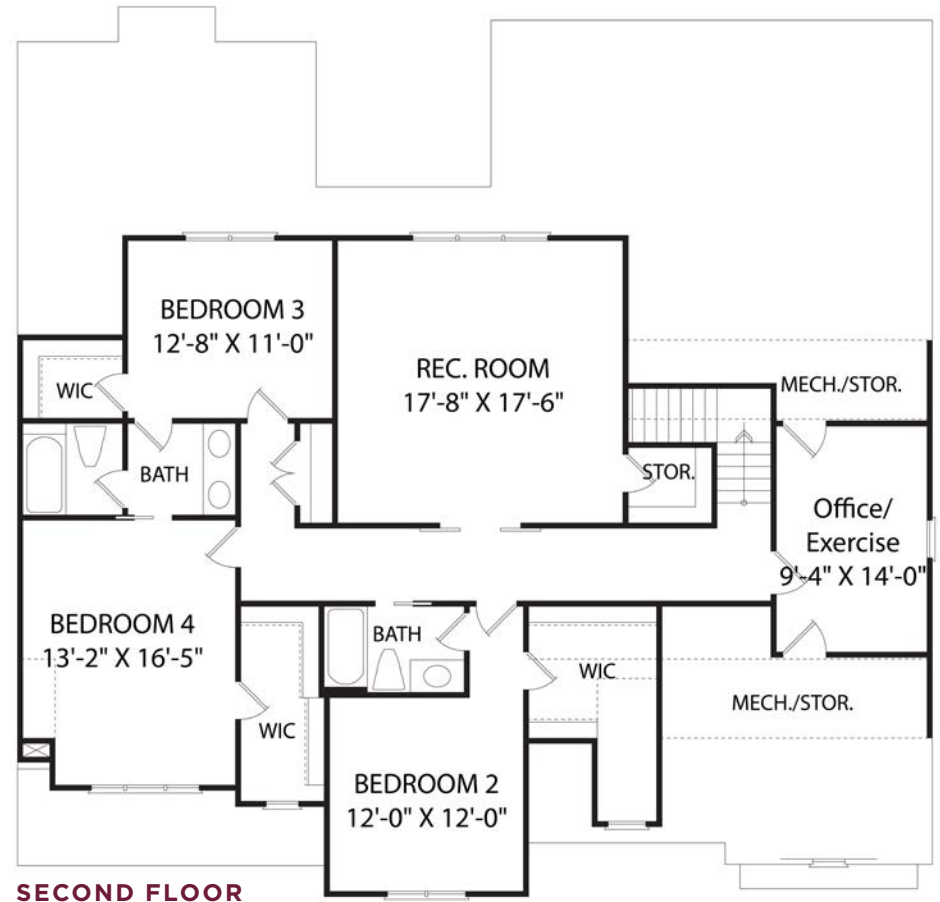

Upton & Co., Homesite 2

4 BR | 3.5 BA | 3,501 SF

33 COTTAGE WAY, PITTSBORO, NC 27312

919-278-7687 | 235 COTTAGE WAY, PITTSBORO NC 27312 | VINEYARDSATCP.COM

FIRST FLOOR

SECOND FLOOR