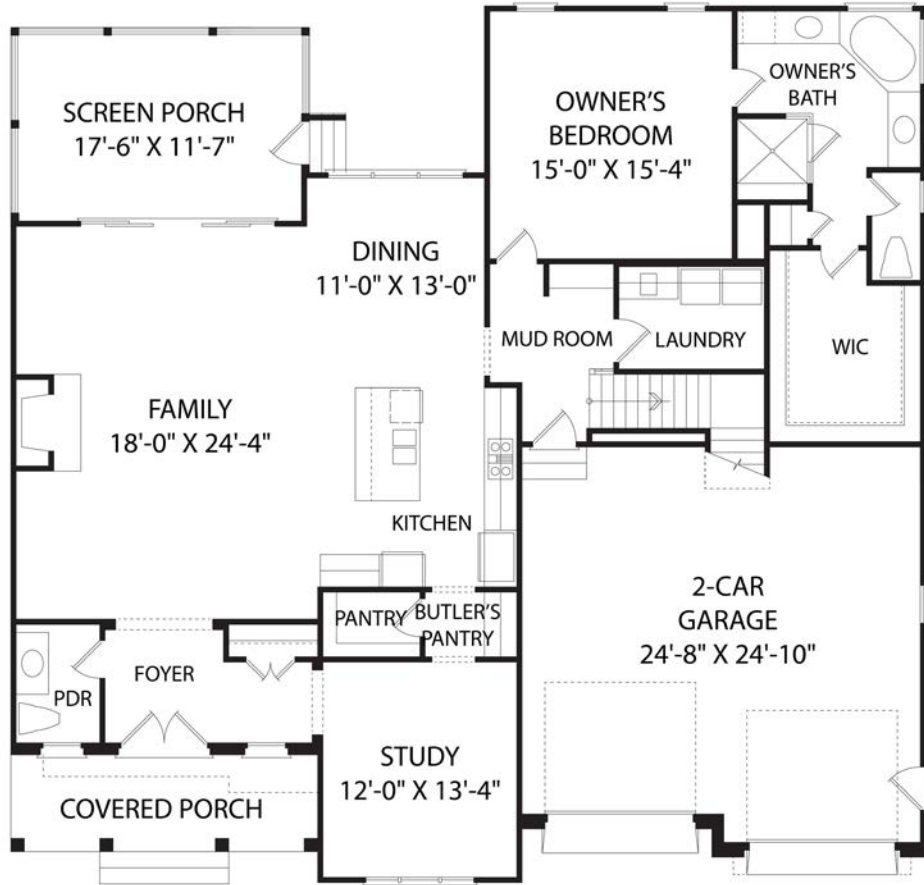

Upton & Co., Homesite 2

4 BR | 3.5 BA | 3,501 SF

33 COTTAGE WAY, PITTSBORO, NC 27312

919-278-7687 | 235 COTTAGE WAY, PITTSBORO NC 27312 | VINEYARDSATCP.COM

FIRST FLOOR

SECOND FLOOR